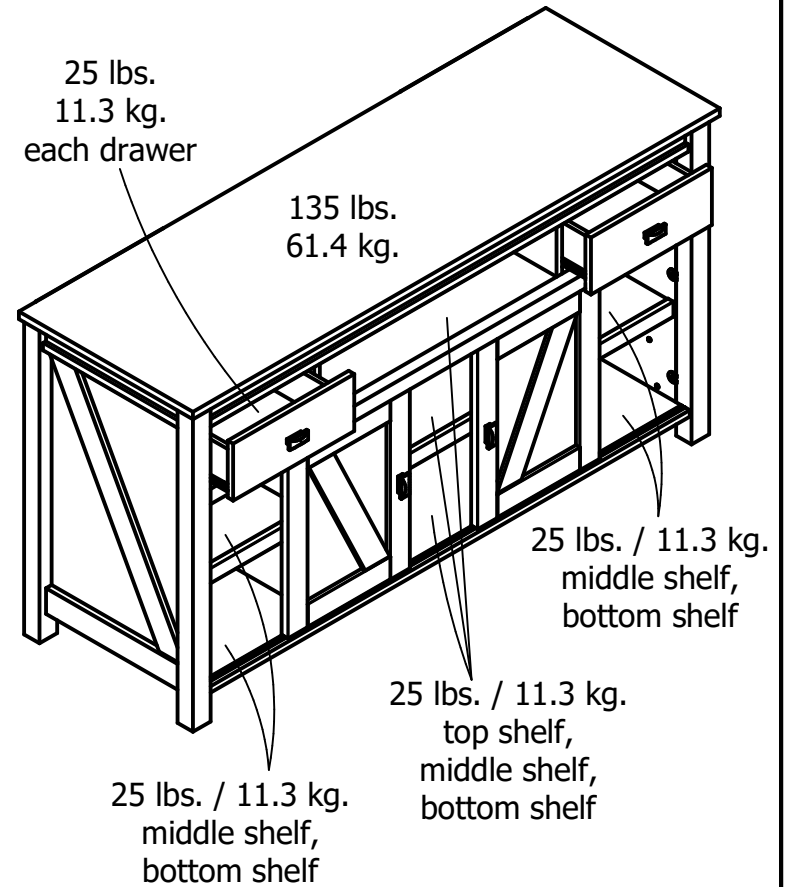

1783

Ameriwood

Middle Shelf
 8-1/4" H x 26-3/4" W x 15-5/8" D
 20.9cm H x 68cm W x 39.8cm D
 1.99 cu feet

Top Shelf Area
 5-7/8" H x 26-3/4" W x 17-11/16" D
 15cm H x 68cm W x 45cm D
 1.61 cu feet

Lower Shelf
 8-1/4" H x 26-3/4" W x 17-3/8" D
 20.9cm H x 68cm W x 44.3cm D
 2.22 cu feet

Drawer Box Size:
 3-3/8" H x 11-1/4" W x 13" D
 8.5cm H x 28.5cm W x 33cm D
 0.29 cu feet

SAME AS LEFT SIDE

8-1/4" H x 13-3/16" W x 15-5/8" D
 20.9cm H x 33.5cm W x 39.8cm D
 0.98 cu feet

8-1/4" H x 13-3/16" W x 17-3/8" D
 20.9cm H x 33.5cm W x 44.3cm D
 1.09 cu feet

Wood Breakdown: 95%
 Total Storage: 10.54

Overall Product Size:
 32 in. H x 59-5/8 in. W x 19-11/16 in. D
 81.3 cm H x 151.4 cm W x 50.0 cm D

Maximum TV size (flat panel only): 60" (152cm)

Maximum Weight Capacities:
 Unit Weight: 162 lbs (73.5 kg)