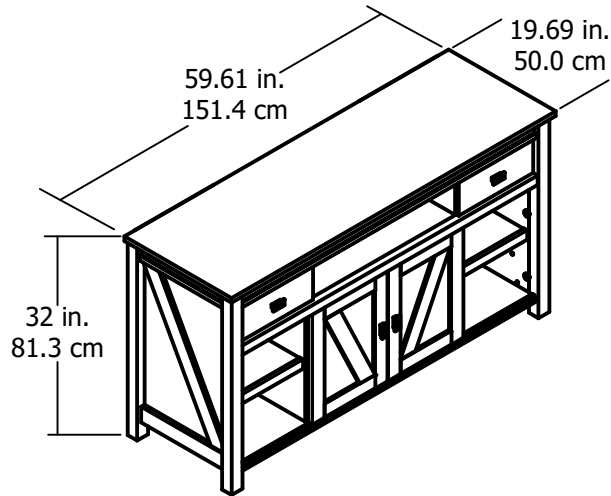

1783

Ameriwood

Middle Shelf
 8-1/4" H x 26-3/4" W x 15-5/8" D
 20.9cm H x 68cm W x 39.8cm D
 1.99 cu feet

Top Shelf Area
 5-7/8" H x 26-3/4" W x 17-11/16" D
 15cm H x 68cm W x 45cm D
 1.61 cu feet

Lower Shelf
 8-1/4" H x 26-3/4" W x 17-3/8" D
 20.9cm H x 68cm W x 44.3cm D
 2.22 cu feet

Drawer Box Size:
 3-3/8" H x 11-1/4" W x 13" D
 8.5cm H x 28.5cm W x 33cm D
 0.29 cu feet

SAME AS LEFT SIDE

8-1/4" H x 13-3/16" W x 15-5/8" D
 20.9cm H x 33.5cm W x 39.8cm D
 0.98 cu feet

8-1/4" H x 13-3/16" W x 17-3/8" D
 20.9cm H x 33.5cm W x 44.3cm D
 1.09 cu feet

Wood Breakdown: 95%
 Total Storage: 10.54

Overall Product Size:
 32 in. H x 59-5/8 in. W x 19-11/16 in. D
 81.3 cm H x 151.4 cm W x 50.0 cm D

Maximum TV size (flat panel only): 60" (152cm)

Maximum Weight Capacities:
 Unit Weight: 162 lbs (73.5 kg)