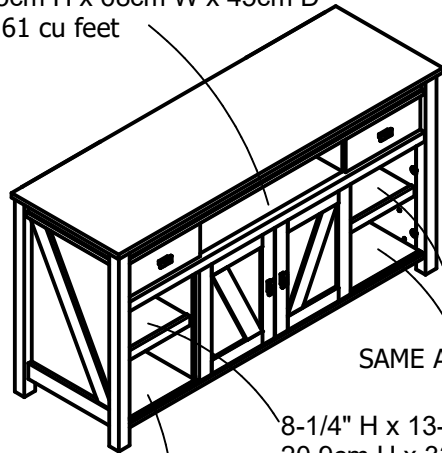

1783

Ameriwood

Middle Shelf
 8-1/4" H x 26-3/4" W x 15-5/8" D
 20.9cm H x 68cm W x 39.8cm D
 1.99 cu feet

Top Shelf Area
 5-7/8" H x 26-3/4" W x 17-11/16" D
 15cm H x 68cm W x 45cm D
 1.61 cu feet

Lower Shelf
 8-1/4" H x 26-3/4" W x 17-3/8" D
 20.9cm H x 68cm W x 44.3cm D
 2.22 cu feet

Drawer Box Size:
 3-3/8" H x 11-1/4" W x 13" D
 8.5cm H x 28.5cm W x 33cm D
 0.29 cu feet

SAME AS LEFT SIDE

8-1/4" H x 13-3/16" W x 15-5/8" D
 20.9cm H x 33.5cm W x 39.8cm D
 0.98 cu feet

8-1/4" H x 13-3/16" W x 17-3/8" D
 20.9cm H x 33.5cm W x 44.3cm D
 1.09 cu feet

Wood Breakdown: 95%
 Total Storage: 10.54

Overall Product Size:
 32 in. H x 59-5/8 in. W x 19-11/16 in. D
 81.3 cm H x 151.4 cm W x 50.0 cm D

Maximum TV size (flat panel only): 60" (152cm)

Maximum Weight Capacities:
 Unit Weight: 162 lbs (73.5 kg)