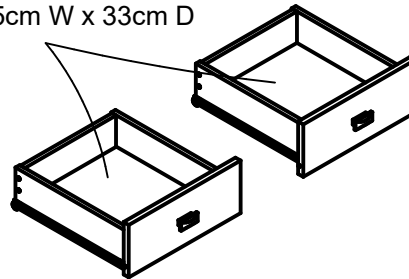

1783

Ameriwood

Middle Shelf
 8-1/4" H x 26-3/4" W x 15-5/8" D
 20.9cm H x 68cm W x 39.8cm D
 1.99 cu feet

Top Shelf Area
 5-7/8" H x 26-3/4" W x 17-11/16" D
 15cm H x 68cm W x 45cm D
 1.61 cu feet

Lower Shelf
 8-1/4" H x 26-3/4" W x 17-3/8" D
 20.9cm H x 68cm W x 44.3cm D
 2.22 cu feet

Drawer Box Size:
 3-3/8" H x 11-1/4" W x 13" D
 8.5cm H x 28.5cm W x 33cm D
 0.29 cu feet

SAME AS LEFT SIDE

8-1/4" H x 13-3/16" W x 15-5/8" D
 20.9cm H x 33.5cm W x 39.8cm D
 0.98 cu feet

8-1/4" H x 13-3/16" W x 17-3/8" D
 20.9cm H x 33.5cm W x 44.3cm D
 1.09 cu feet

Wood Breakdown: 95%
 Total Storage: 10.54

Overall Product Size:
 32 in. H x 59-5/8 in. W x 19-11/16 in. D
 81.3 cm H x 151.4 cm W x 50.0 cm D

Maximum TV size (flat panel only): 60" (152cm)

Maximum Weight Capacities:
 Unit Weight: 162 lbs (73.5 kg)