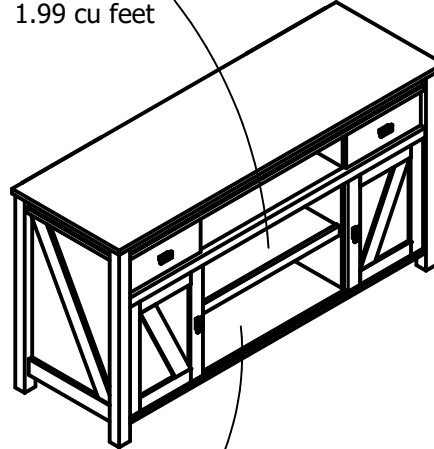

1783

Ameriwood

Middle Shelf
 8-1/4" H x 26-3/4" W x 15-5/8" D
 20.9cm H x 68cm W x 39.8cm D
 1.99 cu feet

Top Shelf Area
 5-7/8" H x 26-3/4" W x 17-11/16" D
 15cm H x 68cm W x 45cm D
 1.61 cu feet

Lower Shelf
 8-1/4" H x 26-3/4" W x 17-3/8" D
 20.9cm H x 68cm W x 44.3cm D
 2.22 cu feet

Drawer Box Size:
 3-3/8" H x 11-1/4" W x 13" D
 8.5cm H x 28.5cm W x 33cm D
 0.29 cu feet

SAME AS LEFT SIDE

8-1/4" H x 13-3/16" W x 15-5/8" D
 20.9cm H x 33.5cm W x 39.8cm D
 0.98 cu feet

8-1/4" H x 13-3/16" W x 17-3/8" D
 20.9cm H x 33.5cm W x 44.3cm D
 1.09 cu feet

Wood Breakdown: 95%
 Total Storage: 10.54

Overall Product Size:
 32 in. H x 59-5/8 in. W x 19-11/16 in. D
 81.3 cm H x 151.4 cm W x 50.0 cm D

Maximum TV size (flat panel only): 60" (152cm)

Maximum Weight Capacities:
 Unit Weight: 162 lbs (73.5 kg)